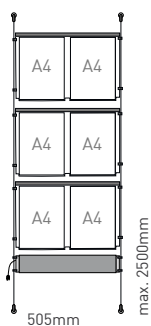

VANTAGENS

- ✓ Troca de visual rápido.
- ✓ Iluminação uniforme em todos os bolsos dos pôsteres.
- ✓ Solução completa e pronta para instalar.