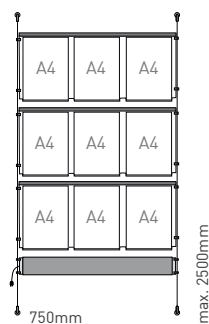

VANTAGENS

- ✓ Troca de visual rápido.
- ✓ Iluminação uniforme em todos os bolsos dos pôsteres.
- ✓ Solução completa e pronta para instalar.