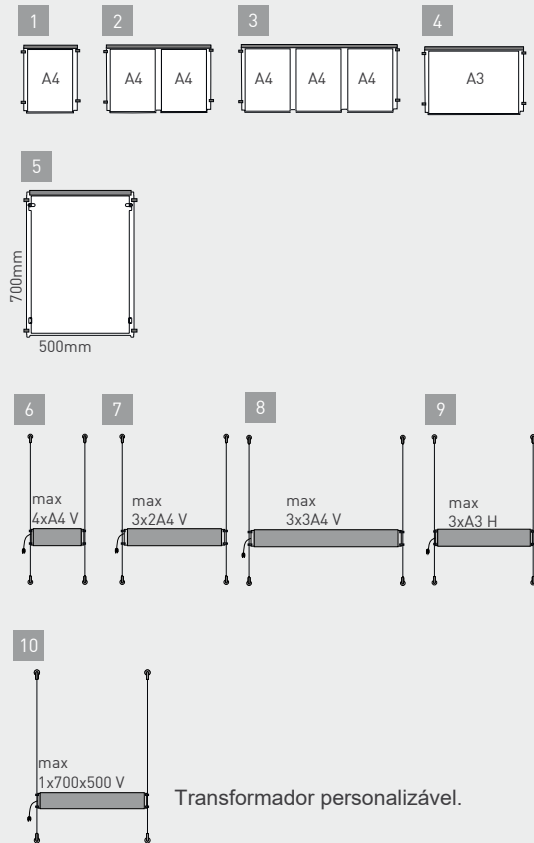

CONJUNTO DE COMBINAÇÃO