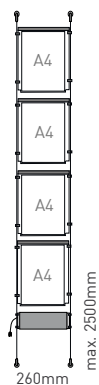

VANTAGENS

- ✓ Troca de visual rápido.
- ✓ Iluminação uniforme em todos os bolsos dos pôsteres.
- ✓ Solução completa e pronta para instalar.