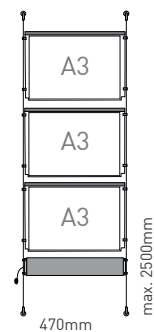

VANTAGENS

- ✓ Troca de visual rápido.
- ✓ Iluminação uniforme em todos os bolsos dos pôsteres.
- ✓ Solução completa e pronta para instalar.