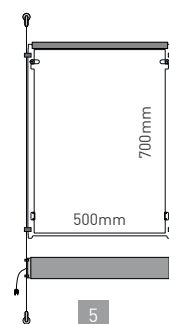

VANTAGENS

- ✓ Troca de visual rápido.
- ✓ Iluminação uniforme em todos os bolsos dos pôsteres.
- ✓ Solução completa e pronta para instalar.