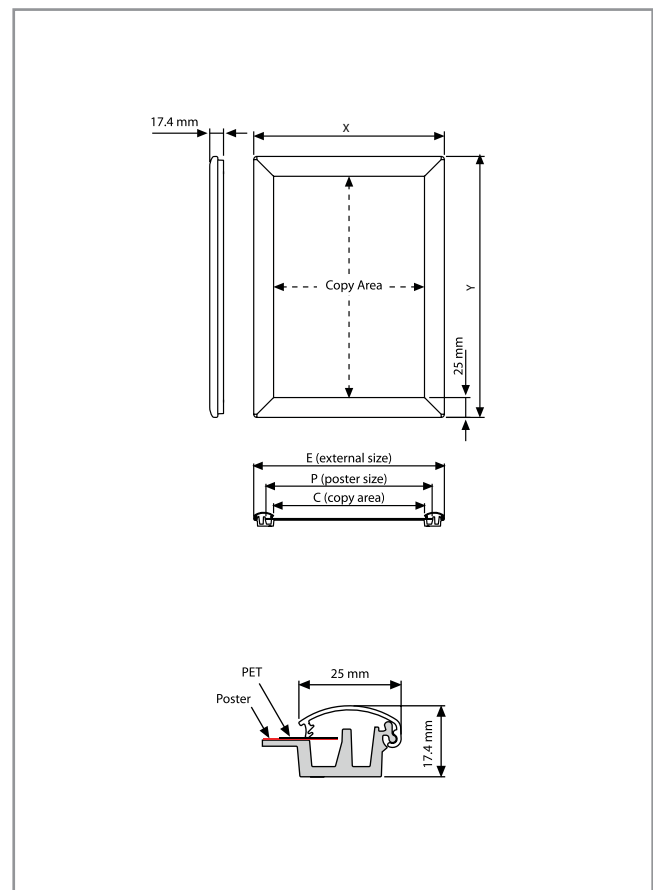

ART.	PROFILE	POSTER SIZE / FORMAT	
ECOF14A6	14	DIN A6	105 x 148mm
ECOF14A5	14	DIN A5	148 x 210mm
ECOF25A4	25	DIN A4	210 x 297mm
ECOF25A3	25	DIN A3	297 x 420mm
ECOF25A2	25	DIN A2	420 x 594mm
ECOF25A1	25	DIN A1	594 x 841mm

POSTER FRAME

Profiles: 20 / 25 / 30mm - silver anodized
Corners: 45°

Profilés: 20 / 25 / 30mm - anodisé naturel
Coins: 45°

Our Poster Frame sets the standard amongst snap frames. High quality profiles, a perfect assembly and a good packaging make this product a global best seller. Ideal for all poster sizes. Screws and plugs for wall mounting are included.