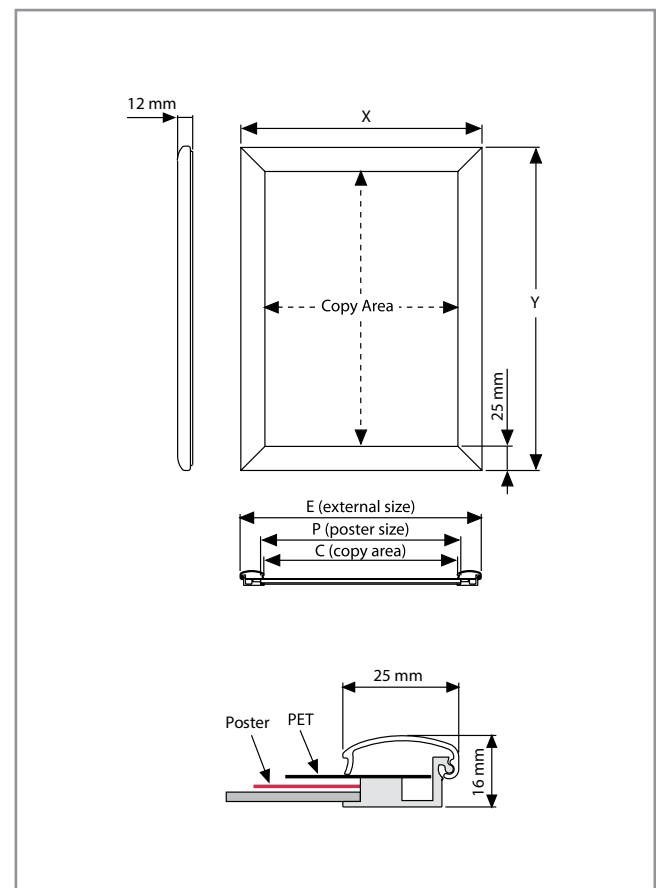

Options:

- 35mm profiles
- RAL colors
- Hangers for easy mounting

En option:

- Profilés de 35 mm
- Couleurs RAL
- Attaches de suspension facilitant l'accrochage

ART.	PROFILE	POSTER SIZE / FORMAT
PF25WP00A4	25	DIN A4 210 x 297mm
PF25WP00A3	25	DIN A3 297 x 420mm
PF25WP00A2	25	DIN A2 420 x 594mm
PF25WP00A1	25	DIN A1 594 x 841mm
PF25WP5070	25	DIN B2 500 x 700mm
PF25WP7010	25	DIN B1 700 x 1000mm

LOCKABLE FRAME

Profiles: 32mm - silver anodized Profilés: 32mm - anodisé naturel
 Corners: 45° Coins: 45°

The four sides of the lockable frame can be opened sequentially by removing the security screw. This system ensures your poster is never accessed by unauthorized people which makes it extremely suitable for public areas. The allen key for unlocking the profiles and screws and plugs for wall mounting are included.