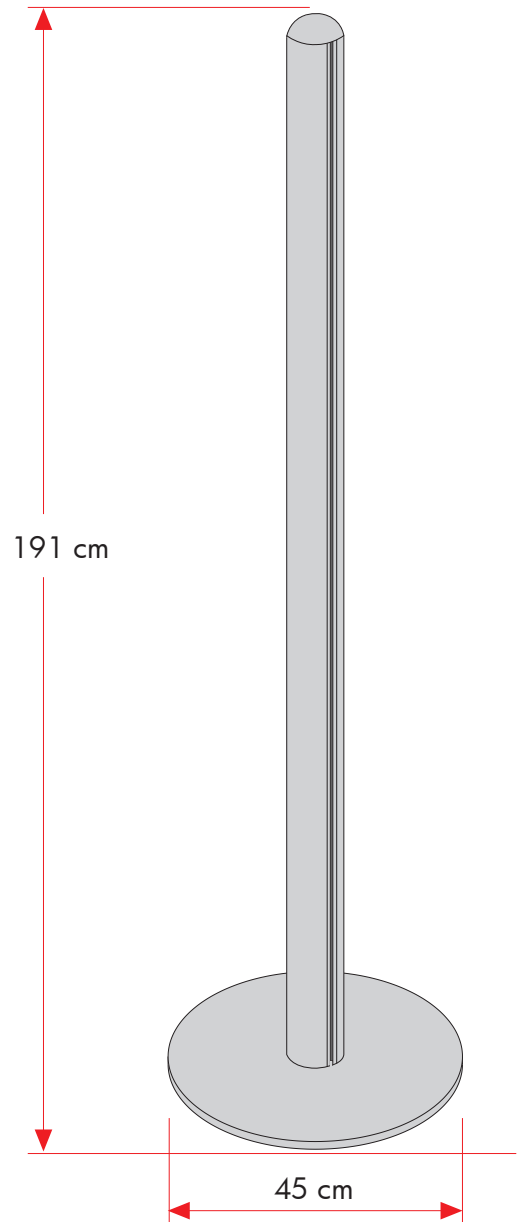

# Multi Stand 12 Double sided

**FOR INDOOR USE!**

🇬🇧 Aluminum stand with 4 pcs. 25 mm alu snap-frames. For indoor use.

Model	Art. no.	Poster size	Colour	Total W x H	Base	Package size and weight	Pallet size and quantity
912	2998	50 x 70 cm	Alu	52,9 x 190 cm	Ø 45 cm	8x195x9 + 47x47x5 + 56x76x22 cm 18,5 kg	80 x 120 x 220 cm 30 pcs.
912	2999	60 x 85 cm	-	62,3 x 190 cm	-	8x195x9 + 47x47x5 + 66x91x22 cm 23,5 kg	80 x 120 x 220 cm 30 pcs.

# Multi Stand 13 | 8 x Slide-In

**FOR INDOOR USE!**

🇬🇧 Anodized aluminum stand with 8 pcs. double sided, vertical A4 Slide-In Frames.

Model	Art. no.	Poster and banner size	Colour	Total W x H	Base	Weight	Pallet size and quantity
913	2850	8 x A4 Vertical	Alu	52 x 190 cm	Ø 45 cm	19,5 kg	80 x 120 x 220 cm 20 pcs.

# Multi Stand 16

**FOR INDOOR USE!**

or

 Anodized aluminum stand with 2 pcs. double sided, vertical Slide-In Frames, A2 or 50 x 70 cm and 50 cm banner suspension. Delivered without banner.

Poster Hanger Profiles  
for banner size:  
Width 50 cm  
Height up to 180 cm

Model	Art. no.	Poster and banner size	Colour	Total W x H	Base	Weight	Pallet size and quantity
916	2860	2 x A2 + Banner 50 cm	Alu	105 x 190 cm	Ø 45 cm	18,0 kg	80 x 120 x 220 cm 20 pcs.
916	2861	2 x (50 x 70 cm) + Banner 50 cm	-	113 x 190 cm	-	20,0 kg	80 x 120 x 220 cm 20 pcs.