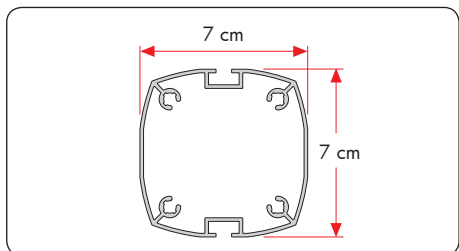

# Multi Stand 12 Double sided

**FOR INDOOR USE!**

🇬🇧 Aluminum stand with 4 pcs. 25 mm alu snap-frames. For indoor use.

Model	Art. no.	Poster size	Colour	Total W x H	Base	Package size and weight	Pallet size and quantity
912	2998	50 x 70 cm	Alu	52,9 x 190 cm	Ø 45 cm	8x195x9 + 47x47x5 + 56x76x22 cm 18,5 kg	80 x 120 x 220 cm 30 pcs.
912	2999	60 x 85 cm	-	62,3 x 190 cm	-	8x195x9 + 47x47x5 + 66x91x22 cm 23,5 kg	80 x 120 x 220 cm 30 pcs.

# Multi Stand 16

**FOR INDOOR USE!**

or

 Anodized aluminum stand with 2 pcs. double sided, vertical Slide-In Frames, A2 or 50 x 70 cm and 50 cm banner suspension. Delivered without banner.

Poster Hanger Profiles  
for banner size:  
Width 50 cm  
Height up to 180 cm

Model	Art. no.	Poster and banner size	Colour	Total W x H	Base	Weight	Pallet size and quantity
916	2860	2 x A2 + Banner 50 cm	Alu	105 x 190 cm	Ø 45 cm	18,0 kg	80 x 120 x 220 cm 20 pcs.
916	2861	2 x (50 x 70 cm) + Banner 50 cm	-	113 x 190 cm	-	20,0 kg	80 x 120 x 220 cm 20 pcs.

4 x A4 brochure holders

Model	Art. no.	Poster and banner size	Colour	Total W x H	Base	Weight	Pallet size and quantity
919	2868	width 40 cm + 4 x A4	Alu / Acrylic	78 x 190 cm	Ø 45 cm	18 kg	80 x 120 x 220 cm 20 pcs.
919	2869	width 50 cm + 4 x A4	-	88 x 190 cm	-	19 kg	80 x 120 x 220 cm 20 pcs.
919	2870	width 60 cm + 4 x A4	-	98 x 190 cm	-	20 kg	80 x 120 x 220 cm 20 pcs.
919	2871	width 70 cm + 4 x A4	-	108 x 190 cm	-	21 kg	80 x 120 x 220 cm 20 pcs.