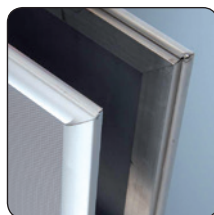

🇬🇧 Aluminum stand with 4 pcs. 25 mm alu snap-frames. For indoor use.