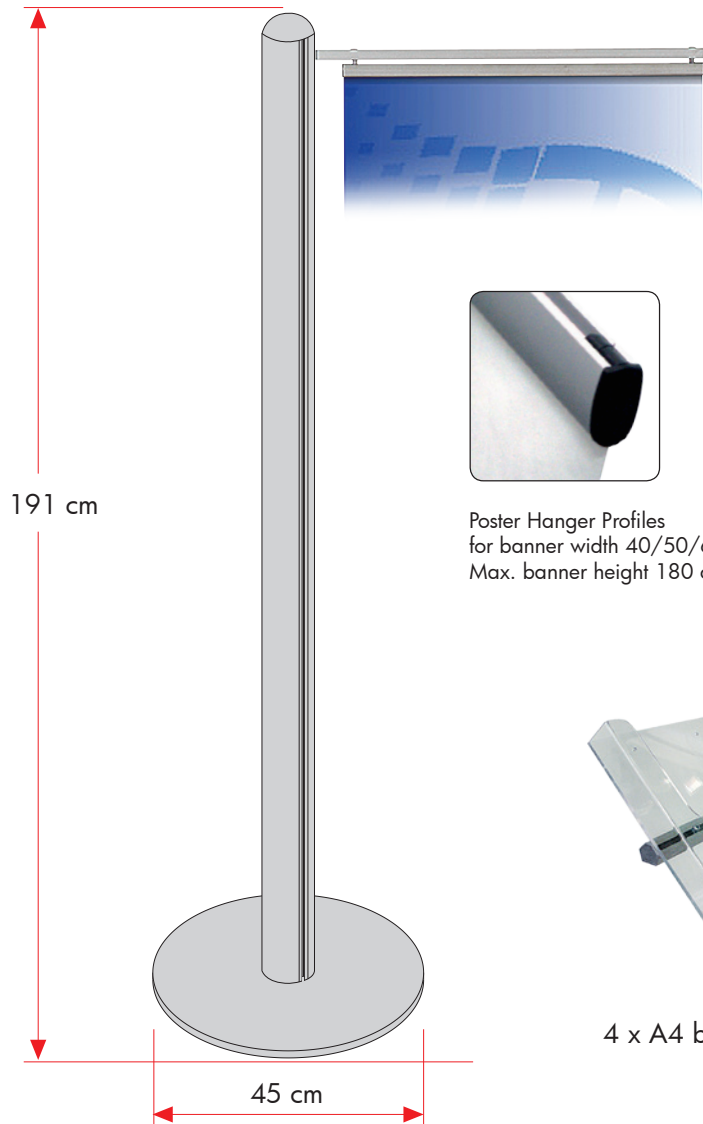

Poster Hanger Profiles for banner width 40/50/60/70 cm. Max. banner height 180 cm.