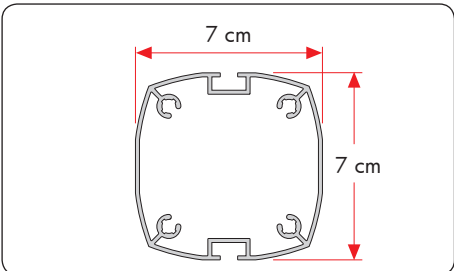

# Multi Stand 16

**FOR INDOOR USE!**

or

 Anodized aluminum stand with 2 pcs. double sided, vertical Slide-In Frames, A2 or 50 x 70 cm and 50 cm banner suspension. Delivered without banner.

Poster Hanger Profiles  
for banner size:  
Width 50 cm  
Height up to 180 cm

Model	Art. no.	Poster and banner size	Colour	Total W x H	Base	Weight	Pallet size and quantity
916	2860	2 x A2 + Banner 50 cm	Alu	105 x 190 cm	Ø 45 cm	18,0 kg	80 x 120 x 220 cm 20 pcs.
916	2861	2 x (50 x 70 cm) + Banner 50 cm	-	113 x 190 cm	-	20,0 kg	80 x 120 x 220 cm 20 pcs.

# Multi Stand I 9

**FOR INDOOR USE!**

 Anodized aluminum stand with 1 banner suspension and 4 pcs. A4 brochure holders made of polycarbonate. Delivered without banner.

Poster Hanger Profiles for banner width 40/50/60/70 cm. Max. banner height 180 cm.

4 x A4 brochure holders

Model	Art. no.	Poster and banner size	Colour	Total W x H	Base	Weight	Pallet size and quantity
919	2868	width 40 cm + 4 x A4	Alu / Acrylic	78 x 190 cm	Ø 45 cm	18 kg	80 x 120 x 220 cm 20 pcs.
919	2869	width 50 cm + 4 x A4	-	88 x 190 cm	-	19 kg	80 x 120 x 220 cm 20 pcs.
919	2870	width 60 cm + 4 x A4	-	98 x 190 cm	-	20 kg	80 x 120 x 220 cm 20 pcs.
919	2871	width 70 cm + 4 x A4	-	108 x 190 cm	-	21 kg	80 x 120 x 220 cm 20 pcs.