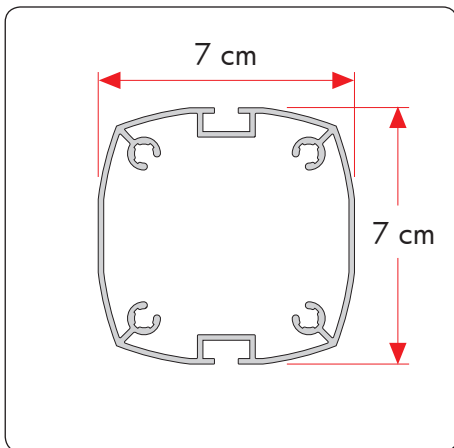

# Multi Stand 12 Double sided

**FOR INDOOR USE!**

🇬🇧 Aluminum stand with 4 pcs. 25 mm alu snap-frames. For indoor use.

Model	Art. no.	Poster size	Colour	Total W x H	Base	Package size and weight	Pallet size and quantity
912	2998	50 x 70 cm	Alu	52,9 x 190 cm	Ø 45 cm	8x195x9 + 47x47x5 + 56x76x22 cm 18,5 kg	80 x 120 x 220 cm 30 pcs.
912	2999	60 x 85 cm	-	62,3 x 190 cm	-	8x195x9 + 47x47x5 + 66x91x22 cm 23,5 kg	80 x 120 x 220 cm 30 pcs.

# Multi Stand 13 | 8 x Slide-In

**FOR INDOOR USE!**

🇬🇧 Anodized aluminum stand with 8 pcs. double sided, vertical A4 Slide-In Frames.

Model	Art. no.	Poster and banner size	Colour	Total W x H	Base	Weight	Pallet size and quantity
913	2850	8 x A4 Vertical	Alu	52 x 190 cm	Ø 45 cm	19,5 kg	80 x 120 x 220 cm 20 pcs.

# Multi Stand 16

**FOR INDOOR USE!**

or

 Anodized aluminum stand with 2 pcs. double sided, vertical Slide-In Frames, A2 or 50 x 70 cm and 50 cm banner suspension. Delivered without banner.

Poster Hanger Profiles  
for banner size:  
Width 50 cm  
Height up to 180 cm

Model	Art. no.	Poster and banner size	Colour	Total W x H	Base	Weight	Pallet size and quantity
916	2860	2 x A2 + Banner 50 cm	Alu	105 x 190 cm	Ø 45 cm	18,0 kg	80 x 120 x 220 cm 20 pcs.
916	2861	2 x (50 x 70 cm) + Banner 50 cm	-	113 x 190 cm	-	20,0 kg	80 x 120 x 220 cm 20 pcs.