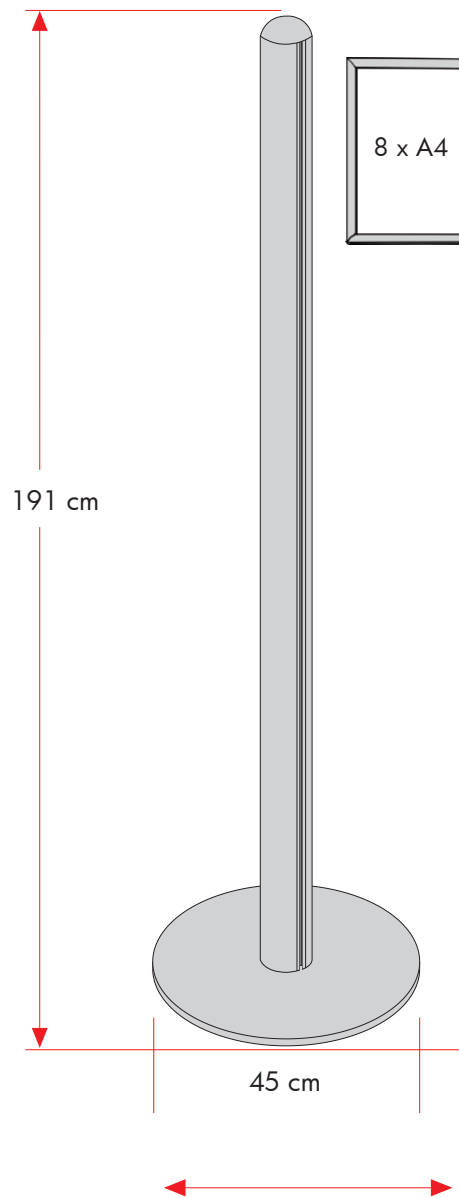

# Multi Stand 12 Double sided

**FOR INDOOR USE!**

🇬🇧 Aluminum stand with 4 pcs. 25 mm alu snap-frames. For indoor use.

Model	Art. no.	Poster size	Colour	Total W x H	Base	Package size and weight	Pallet size and quantity
912	2998	50 x 70 cm	Alu	52,9 x 190 cm	Ø 45 cm	8x195x9 + 47x47x5 + 56x76x22 cm 18,5 kg	80 x 120 x 220 cm 30 pcs.
912	2999	60 x 85 cm	-	62,3 x 190 cm	-	8x195x9 + 47x47x5 + 66x91x22 cm 23,5 kg	80 x 120 x 220 cm 30 pcs.

# Multi Stand 13 | 8 x Slide-In

**FOR INDOOR USE!**

🇬🇧 Anodized aluminum stand with 8 pcs. double sided, vertical A4 Slide-In Frames.

Model	Art. no.	Poster and banner size	Colour	Total W x H	Base	Weight	Pallet size and quantity
913	2850	8 x A4 Vertical	Alu	52 x 190 cm	Ø 45 cm	19,5 kg	80 x 120 x 220 cm 20 pcs.

# Multi Stand 16

**FOR INDOOR USE!**

or

 Anodized aluminum stand with 2 pcs. double sided, vertical Slide-In Frames, A2 or 50 x 70 cm and 50 cm banner suspension. Delivered without banner.

Poster Hanger Profiles  
for banner size:  
Width 50 cm  
Height up to 180 cm

Model	Art. no.	Poster and banner size	Colour	Total W x H	Base	Weight	Pallet size and quantity
916	2860	2 x A2 + Banner 50 cm	Alu	105 x 190 cm	Ø 45 cm	18,0 kg	80 x 120 x 220 cm 20 pcs.
916	2861	2 x (50 x 70 cm) + Banner 50 cm	-	113 x 190 cm	-	20,0 kg	80 x 120 x 220 cm 20 pcs.