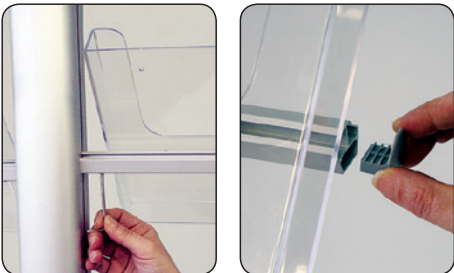

Model	Art. no.	Poster and banner size	Colour	Total W x H	Base	Weight	Pallet size and quantity
919	2868	width 40 cm + 4 x A4	Alu / Acrylic	78 x 190 cm	Ø 45 cm	18 kg	80 x 120 x 220 cm 20 pcs.
919	2869	width 50 cm + 4 x A4	-	88 x 190 cm	-	19 kg	80 x 120 x 220 cm 20 pcs.
919	2870	width 60 cm + 4 x A4	-	98 x 190 cm	-	20 kg	80 x 120 x 220 cm 20 pcs.
919	2871	width 70 cm + 4 x A4	-	108 x 190 cm	-	21 kg	80 x 120 x 220 cm 20 pcs.