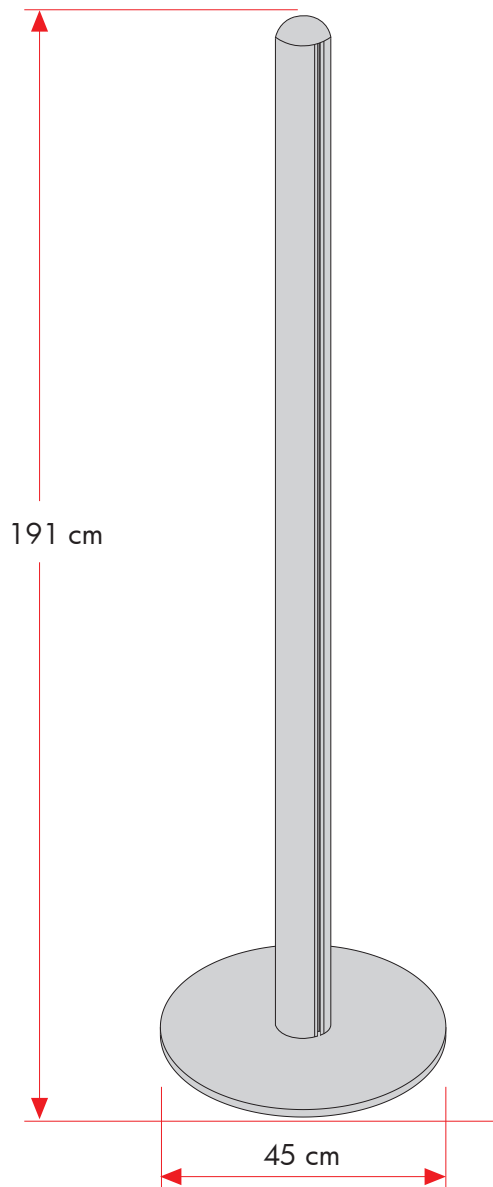

# Multi Stand 12 Double sided

**FOR INDOOR USE!**

🇬🇧 Aluminum stand with 4 pcs. 25 mm alu snap-frames. For indoor use.

Model	Art. no.	Poster size	Colour	Total W x H	Base	Package size and weight	Pallet size and quantity
912	2998	50 x 70 cm	Alu	52,9 x 190 cm	Ø 45 cm	8x195x9 + 47x47x5 + 56x76x22 cm 18,5 kg	80 x 120 x 220 cm 30 pcs.
912	2999	60 x 85 cm	-	62,3 x 190 cm	-	8x195x9 + 47x47x5 + 66x91x22 cm 23,5 kg	80 x 120 x 220 cm 30 pcs.

# Multi Stand 13 | 8 x Slide-In

**FOR INDOOR USE!**

🇬🇧 Anodized aluminum stand with 8 pcs. double sided, vertical A4 Slide-In Frames.

Model	Art. no.	Poster and banner size	Colour	Total W x H	Base	Weight	Pallet size and quantity
913	2850	8 x A4 Vertical	Alu	52 x 190 cm	Ø 45 cm	19,5 kg	80 x 120 x 220 cm 20 pcs.

# Multi Stand 16

**FOR INDOOR USE!**

or

 Anodized aluminum stand with 2 pcs. double sided, vertical Slide-In Frames, A2 or 50 x 70 cm and 50 cm banner suspension. Delivered without banner.

Poster Hanger Profiles  
for banner size:  
Width 50 cm  
Height up to 180 cm

Model	Art. no.	Poster and banner size	Colour	Total W x H	Base	Weight	Pallet size and quantity
916	2860	2 x A2 + Banner 50 cm	Alu	105 x 190 cm	Ø 45 cm	18,0 kg	80 x 120 x 220 cm 20 pcs.
916	2861	2 x (50 x 70 cm) + Banner 50 cm	-	113 x 190 cm	-	20,0 kg	80 x 120 x 220 cm 20 pcs.