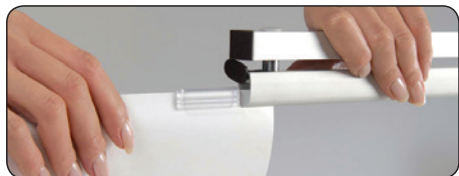

# Multi Stand 16

**FOR INDOOR USE!**

or

 Anodized aluminum stand with 2 pcs. double sided, vertical Slide-In Frames, A2 or 50 x 70 cm and 50 cm banner suspension. Delivered without banner.

Poster Hanger Profiles  
for banner size:  
Width 50 cm  
Height up to 180 cm