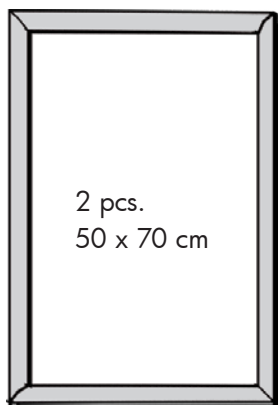

# Multi Stand 12 Double sided

**FOR INDOOR USE!**

🇬🇧 Aluminum stand with 4 pcs. 25 mm alu snap-frames. For indoor use.

Model	Art. no.	Poster size	Colour	Total W x H	Base	Package size and weight	Pallet size and quantity
912	2998	50 x 70 cm	Alu	52,9 x 190 cm	Ø 45 cm	8x195x9 + 47x47x5 + 56x76x22 cm 18,5 kg	80 x 120 x 220 cm 30 pcs.
912	2999	60 x 85 cm	-	62,3 x 190 cm	-	8x195x9 + 47x47x5 + 66x91x22 cm 23,5 kg	80 x 120 x 220 cm 30 pcs.

# Multi Stand 13 | 8 x Slide-In

**FOR INDOOR USE!**

🇬🇧 Anodized aluminum stand with 8 pcs. double sided, vertical A4 Slide-In Frames.

Model	Art. no.	Poster and banner size	Colour	Total W x H	Base	Weight	Pallet size and quantity
913	2850	8 x A4 Vertical	Alu	52 x 190 cm	Ø 45 cm	19,5 kg	80 x 120 x 220 cm 20 pcs.

# Multi Stand 16

**FOR INDOOR USE!**

or

 Anodized aluminum stand with 2 pcs. double sided, vertical Slide-In Frames, A2 or 50 x 70 cm and 50 cm banner suspension. Delivered without banner.

Poster Hanger Profiles  
for banner size:  
Width 50 cm  
Height up to 180 cm

Model	Art. no.	Poster and banner size	Colour	Total W x H	Base	Weight	Pallet size and quantity
916	2860	2 x A2 + Banner 50 cm	Alu	105 x 190 cm	Ø 45 cm	18,0 kg	80 x 120 x 220 cm 20 pcs.
916	2861	2 x (50 x 70 cm) + Banner 50 cm	-	113 x 190 cm	-	20,0 kg	80 x 120 x 220 cm 20 pcs.