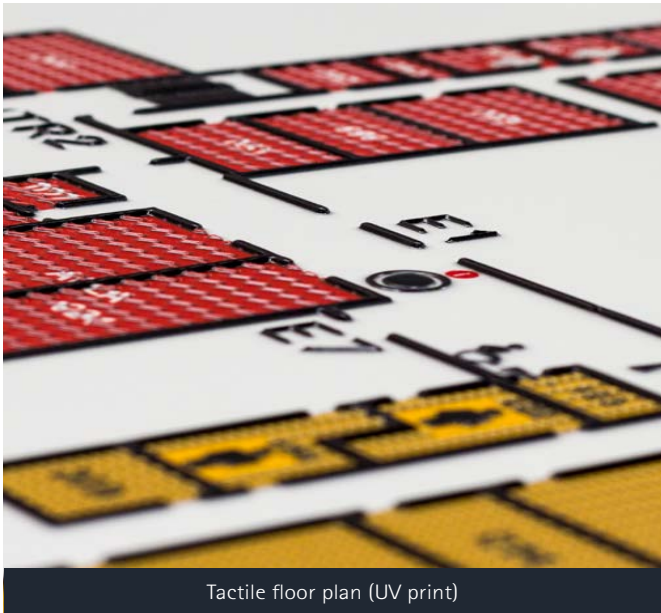

safety signage Braille palpable barrier-free pictograms tactile handrail signs infor-

mation tactile ground surface indicators inclusion accessible ground map stair

nosing profile door signs warning directional design for all floor maps tactual

cessible ground map door signs warning directional design for all floor

maps tactual feeling safety orientation signage Braille palpable barrier-free

pictograms tactile handrail signs information tactile ground surface indicators inclusion

accessible ground map stair nosing profile door signs warning directional design for all floor

maps tactual feeling safety orientation signage Braille palpable barrier-free pictograms tac-

tile handrail signs information tactile ground surface indicators inclusion accessible ground map

Handrail signs made of plastic

Tactile floor plan (UV print)

Palpable UV print