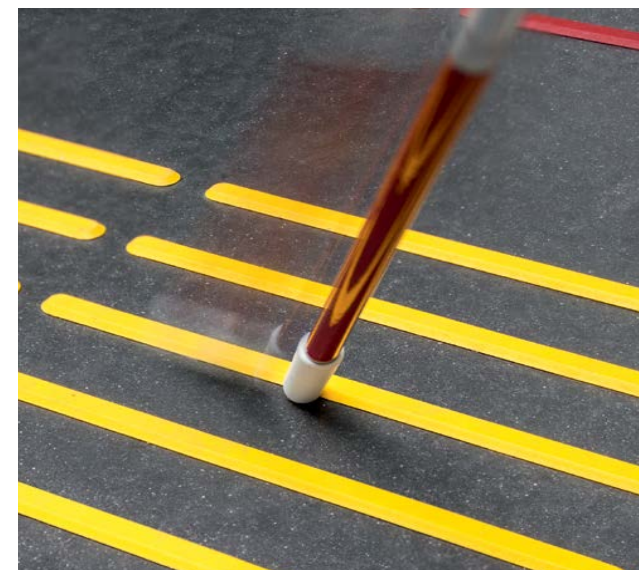

cessible ground map door signs warning directional design for all floor

maps tactual feeling safety orientation signage Braille palpable barrier-free

pictograms tactile handrail signs information tactile ground surface indicators inclusion

accessible ground map stair nosing profile door signs warning directional design for all floor

maps tactual feeling safety orientation signage Braille palpable barrier-free pictograms tac-

tile handrail signs information tactile ground surface indicators inclusion accessible ground map

Plastic letters and Braille spheres made of stainless steel

Tactile indicators made of plastic (wide)

Stainless steel indicators

Tactile indicators made of plastic (slim)

Plastic letters and stainless steel spheres

Handrail signs made of plastic

Tactile floor plan (UV print)

Palpable UV print