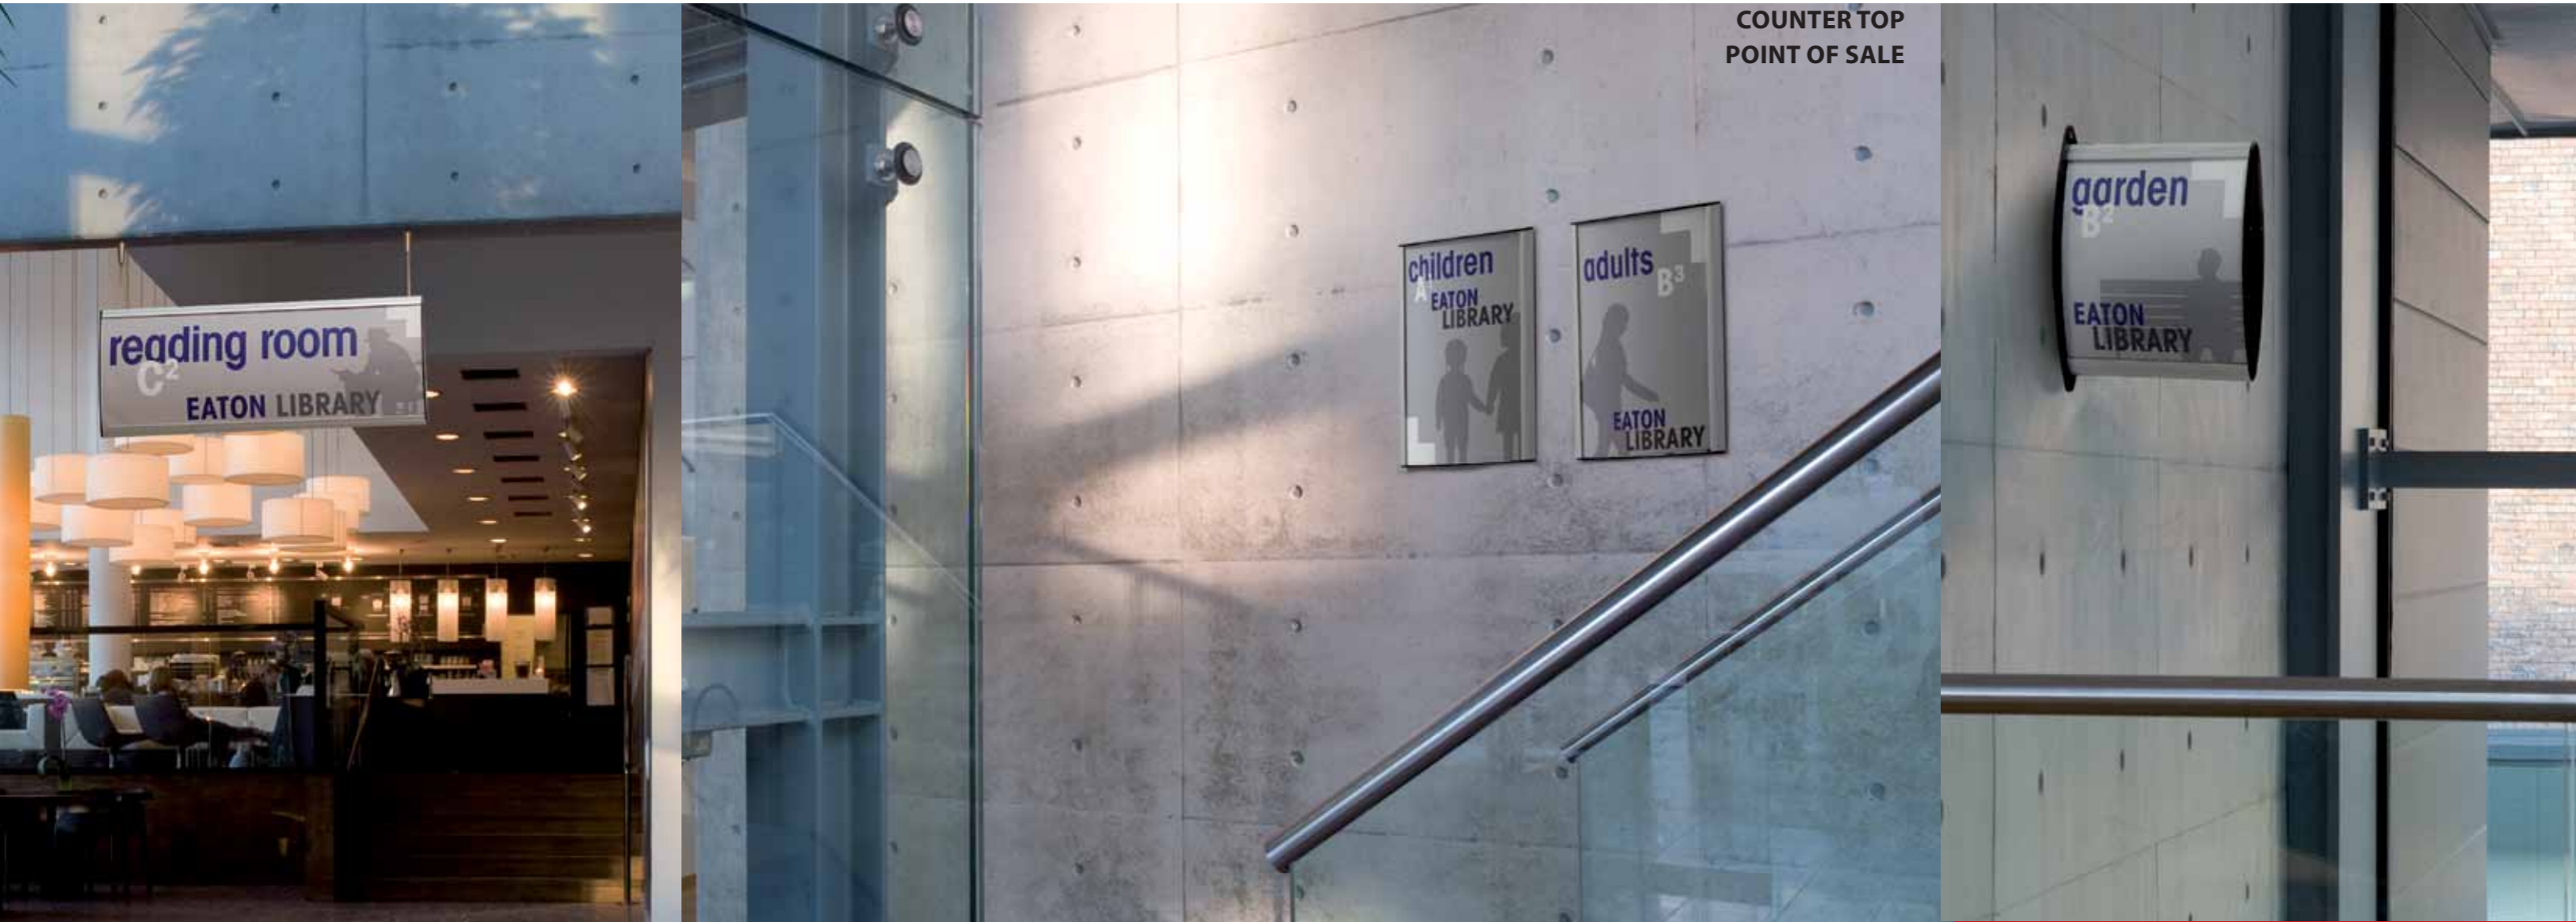

RAINBOW PLUS IS A FLEXIBLE INDOOR SIGN SYSTEM WITH TIMELESS DESIGN

- INDOOR ROUTING
- DOORPLATE
- WALL SIGN
- DIRECTORY
- EVACUATION PLAN
- PICTOGRAM
- COUNTERTOP
- POINT OF SALE

INSERT	PROFILE
DIN A8 	68 mm
DIN A7 	92 mm
DIN A6 	128 mm
DIN A5 	179 mm
DIN A4 	238 mm
 universal edge profile for all sizes	

AGELESS DESIGN

Rainbow Plus is a complete aluminium signage solution with a universal, straightforward design. Apart from the 5 standard DIN-sizes, the Rainbow Plus range also offers a universal edge-profile which allows you to create signs in all sizes. Endcaps are available in black and grey.

VERSATILE

The Rainbow Plus range offers wall mounted, suspended and projected solutions. Inserts can be in paper, acrylic or metal.

EASY USE

Rainbow Plus is installed and updated with the greatest of ease!